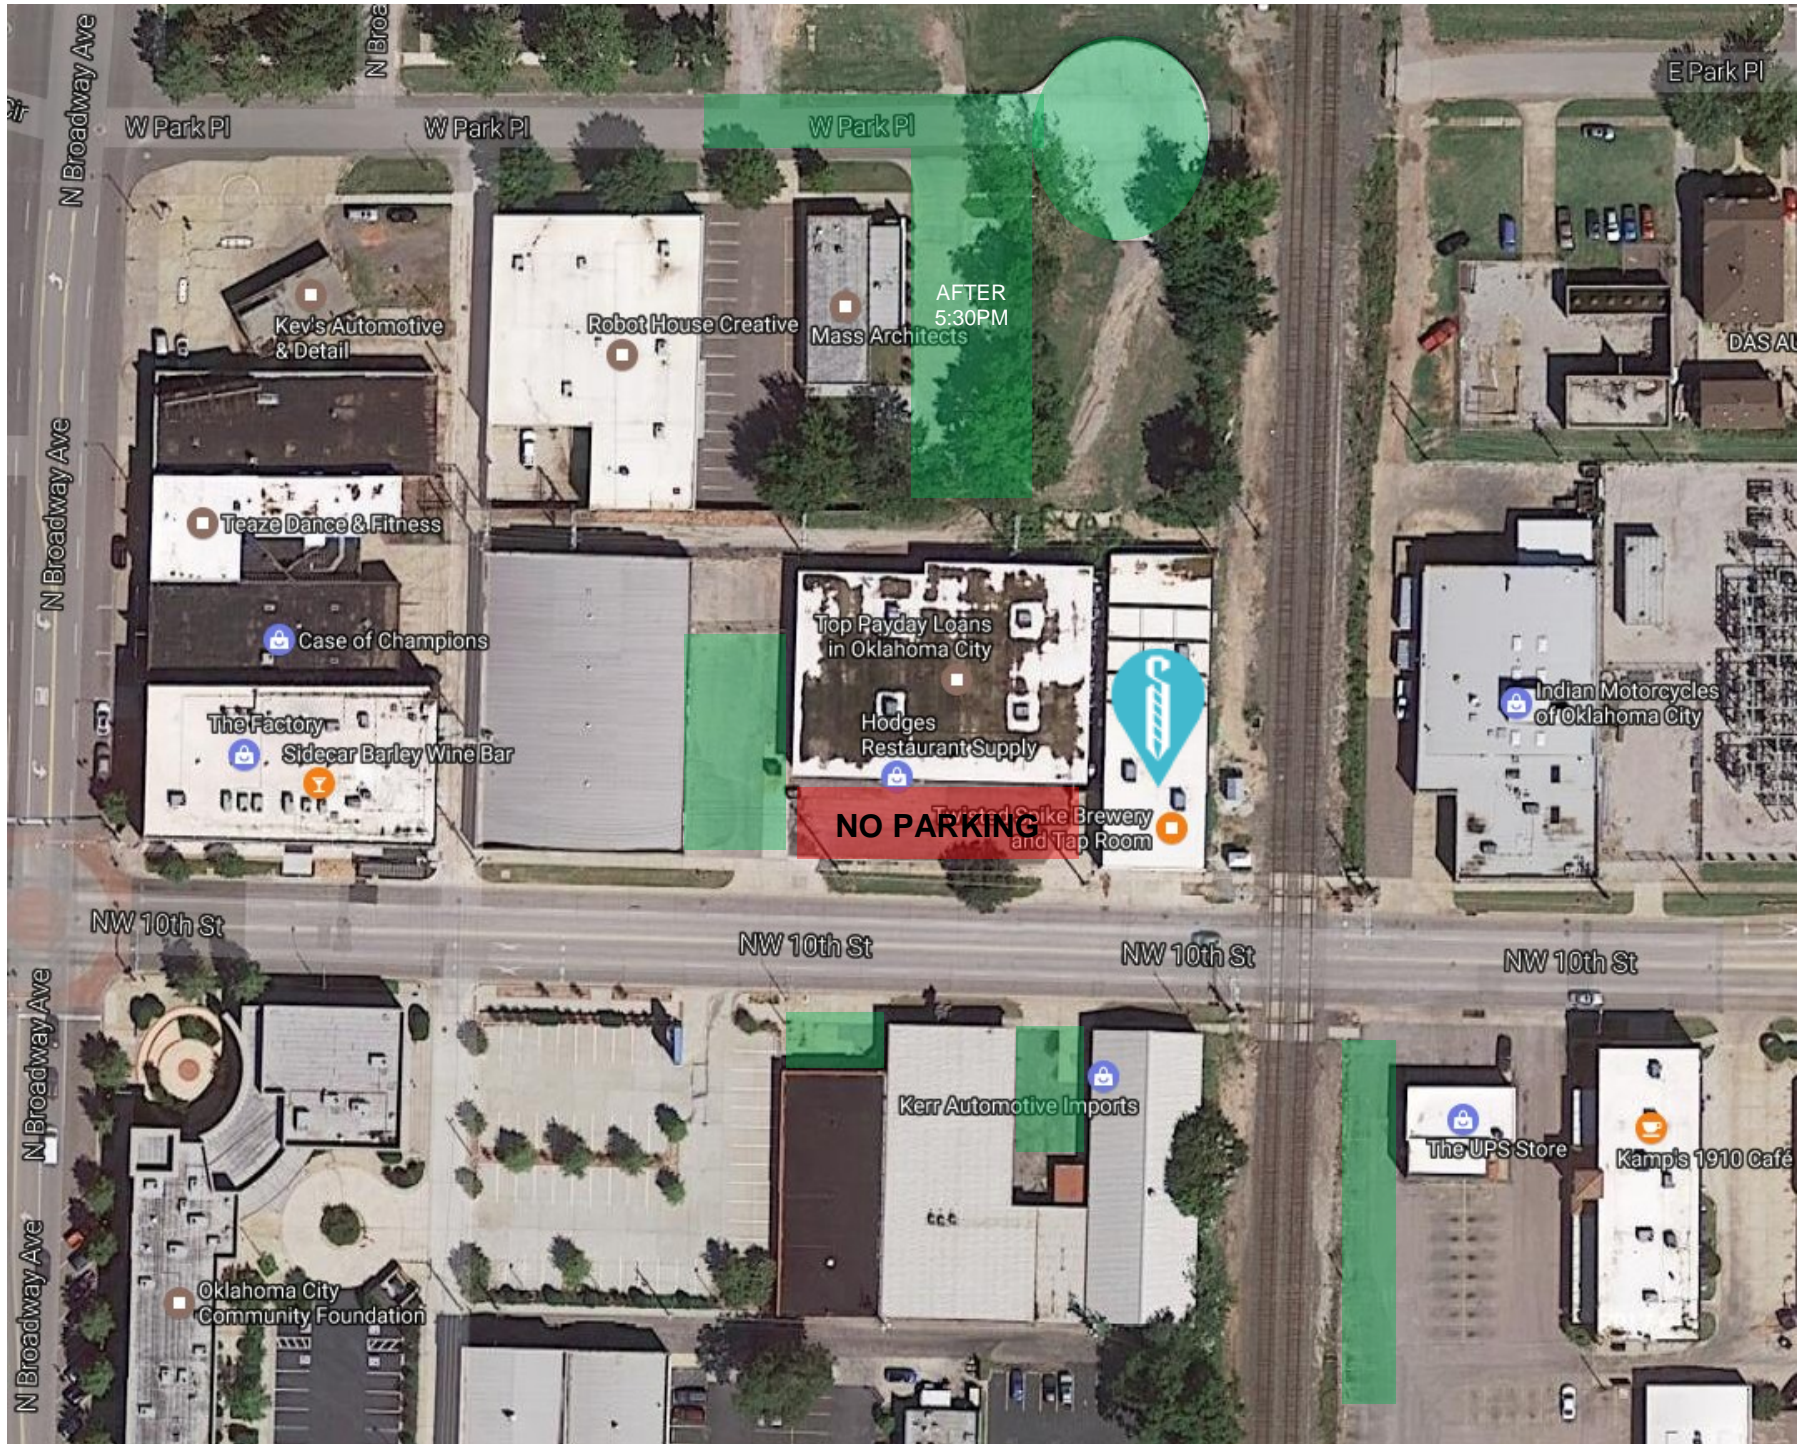

Suggested Parking

Suggested Parking

N Broadway Ave

N Broadway Ave

N Broadway Ave

N Broadway Ave

N Broe

W Park Pl

W Park Pl

W Park Pl

E Park Pl

Kev's Automotive & Detail

Robot House Creative

Mass Architects

AFTER 5:30PM

Teaze Dance & Fitness

Case of Champions

The Factory
Sidecar Barley Wine Bar

Top Payday Loans
in Oklahoma City

Hodges
Restaurant Supply

NO PARKING

Tazind Poike Brewery
and Tap Room

Indian Motorcycles
of Oklahoma City

DAS AU